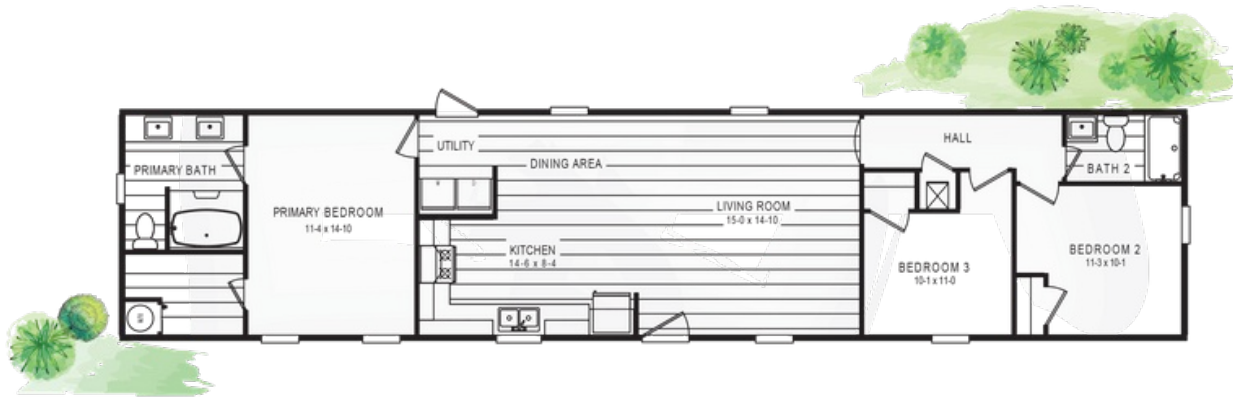

THE GRAND SLAM

THE GRAND SLAM Model number: 57ADP16723CH18

3 beds • 2 baths • 1152 sq.ft. • 16' width • 72' depth

Our home building facilities invest in continuous product and process improvements. Plans, dimensions, features, materials, specifications and availability are subject to change without notice or obligation. Renderings and floor plans are representative likenesses of our homes and may differ from the actual homes. We invite you to tour a Home Center near you and inspect the highest value in quality housing available or call (804) 798-9135 to speak with a Home Consultant. Copyright 2017, CMH. All rights reserved.