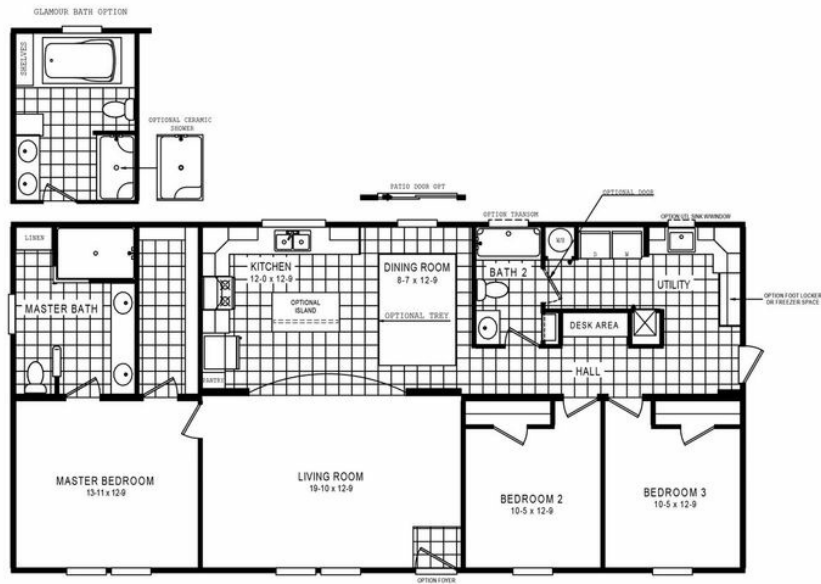

Birch

Model number: 57ROC28563AH17

3 beds • 2 baths • 1568 sq.ft. • 28' width • 56' depth

Our home building facilities invest in continuous product and process improvements. Plans, dimensions, features, materials, specifications and availability are subject to change without notice or obligation. Renderings and floor plans are representative likenesses of our homes and may differ from the actual homes. We invite you to tour a Home Center near you and inspect the highest value in quality housing available or call (804) 798-9135 to speak with a Home Consultant. Copyright 2017, CMH. All rights reserved.