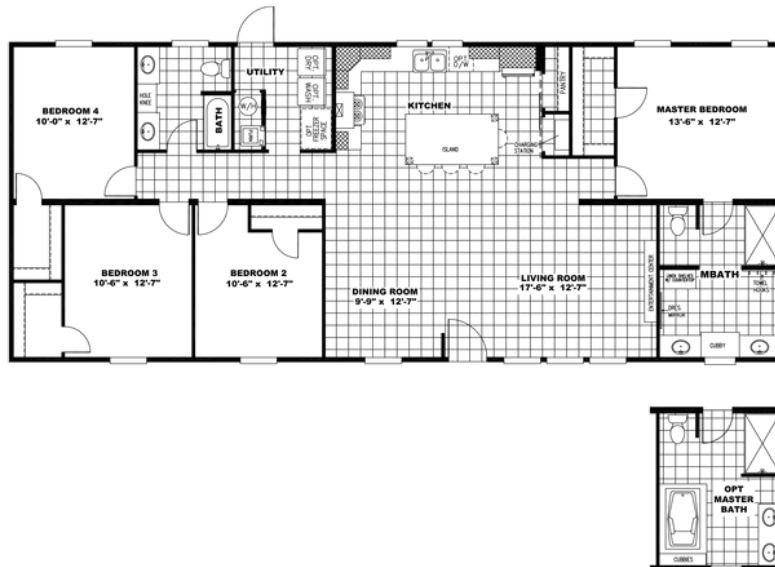

# ISLAND BREEZE 64'

**ISLAND BREEZE 64'** Model number: 29NOW28644IH20

**3 beds • 4 baths • 1792 sq.ft. • 28' width • 64' depth**

Our home building facilities invest in continuous product and process improvements. Plans, dimensions, features, materials, specifications and availability are subject to change without notice or obligation. Renderings and floor plans are representative likenesses of our homes and may differ from the actual homes. We invite you to tour a Home Center near you and inspect the highest value in quality housing available or call (804) 798-9135 to speak with a Home Consultant. Copyright 2017, CMH. All rights reserved.

# ISLAND BREEZE 64'