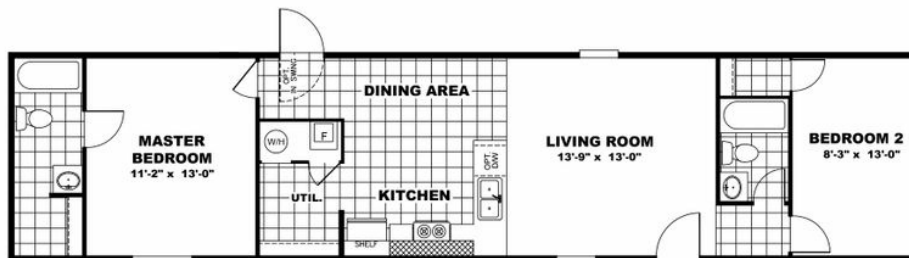

**DELIGHT** Model number:**2 beds • 2 baths • 820 sq.ft. • 14' width • 60' depth**

Our home building facilities invest in continuous product and process improvements. Plans, dimensions, features, materials, specifications and availability are subject to change without notice or obligation. Renderings and floor plans are representative likenesses of our homes and may differ from the actual homes. We invite you to tour a Home Center near you and inspect the highest value in quality housing available or call (804) 798-9135 to speak with a Home Consultant. Copyright 2017, CMH. All rights reserved.