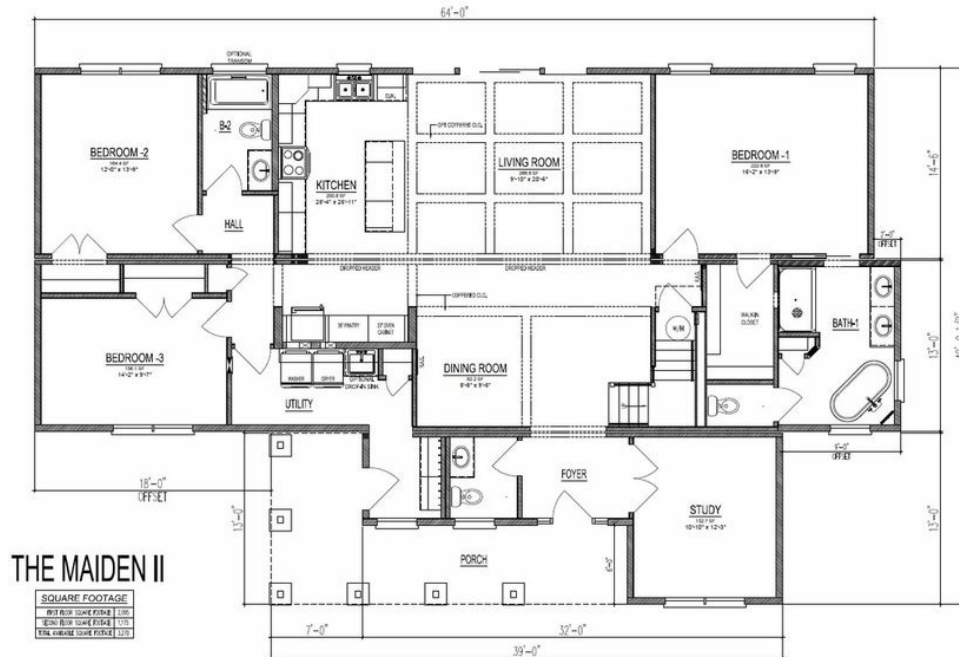

**MAIDEN II** Model number: MAIDEN II**3 beds • 3 baths • 2640 sq.ft. • 40' width • 66' depth**

Our home building facilities invest in continuous product and process improvements. Plans, dimensions, features, materials, specifications and availability are subject to change without notice or obligation. Renderings and floor plans are representative likenesses of our homes and may differ from the actual homes. We invite you to tour a Home Center near you and inspect the highest value in quality housing available or call (804) 798-9135 to speak with a Home Consultant. Copyright 2017, CMH. All rights reserved.

MAIDEN II

Model number: MAIDEN II

3 beds • 3 baths • 2640 sq.ft. • 40' width • 66' depth

Our home building facilities invest in continuous product and process improvements. Plans, dimensions, features, materials, specifications and availability are subject to change without notice or obligation. Renderings and floor plans are representative likenesses of our homes and may differ from the actual homes. We invite you to tour a Home Center near you and inspect the highest value in quality housing available or call (804) 798-9135 to speak with a Home Consultant. Copyright 2017, CMH. All rights reserved.